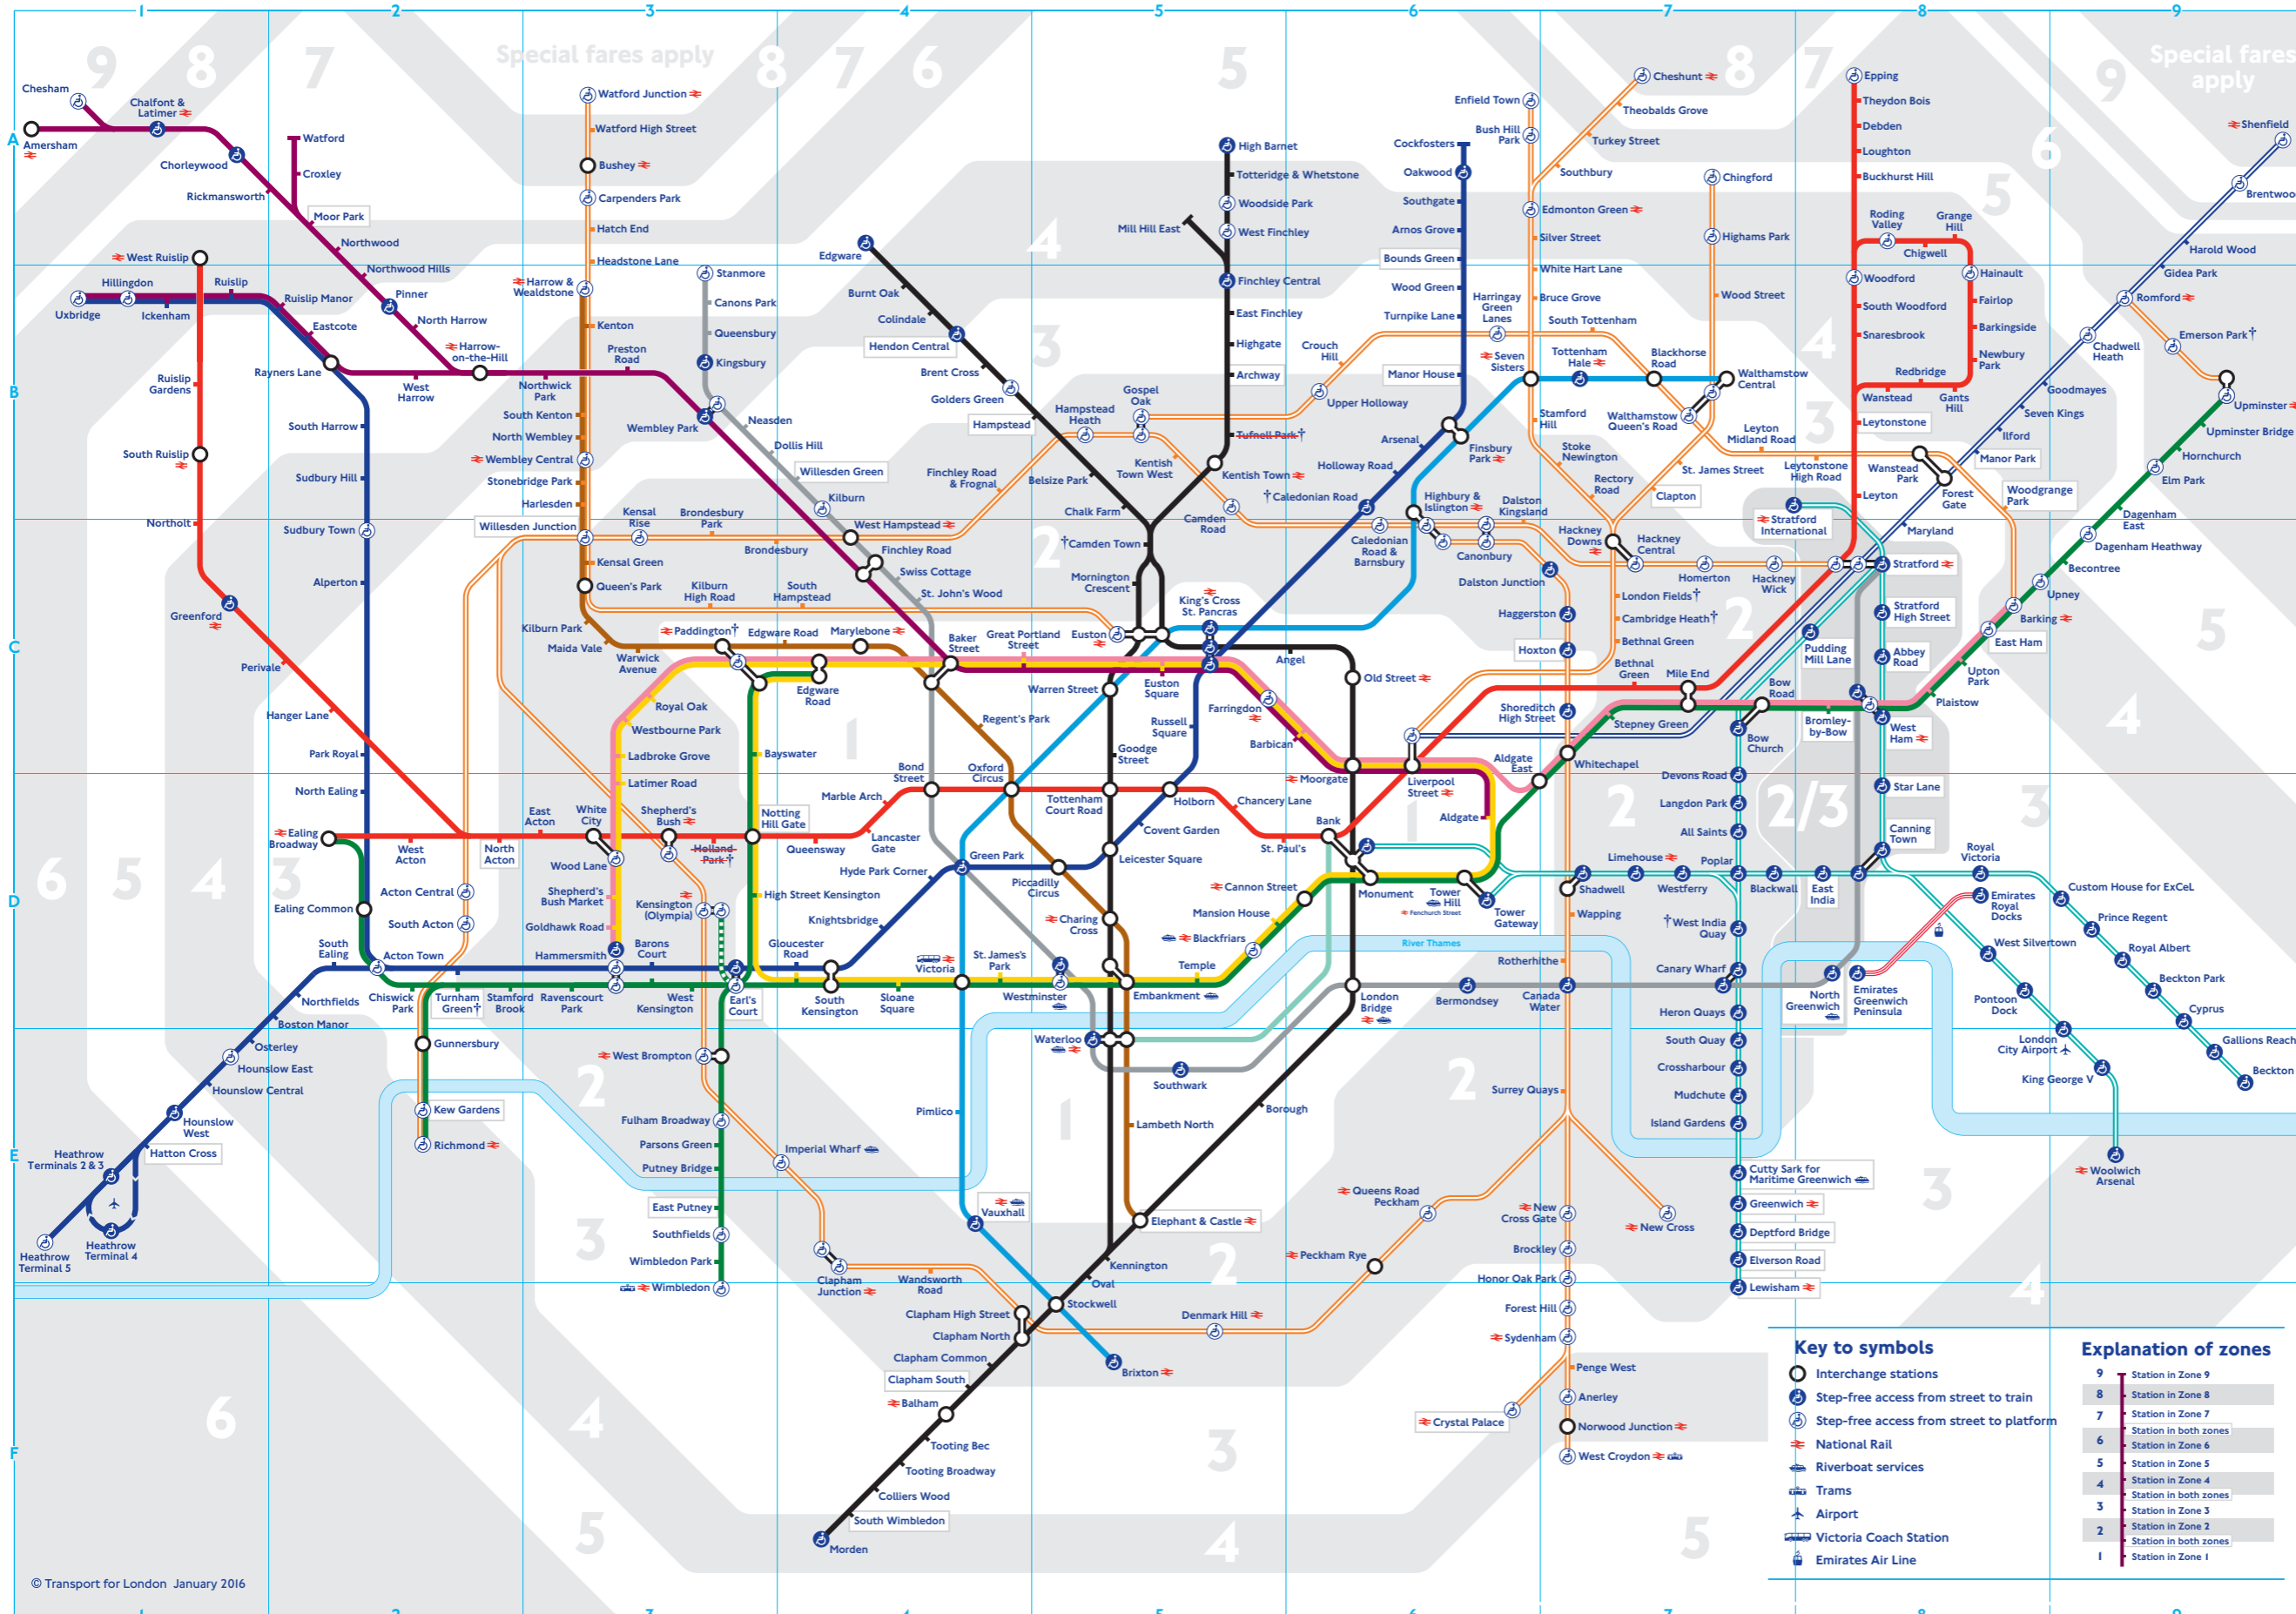

Tube map

- † **Check before you travel**
- † Services to/from some stations are subject to variation. Please search 'TfL stations' for full details
- † Caledonian Road
  Station closed temporarily from Spring 2016.
- † Holland Park
  Station closed from Saturday 2 January until early August 2016.
- † Paddington
  Bakerloo line trains will not stop at this station from Saturday 2 April until early August 2016.
- † Tufnell Park
  Station closed until mid-March 2016.

Key to lines

- Bakerloo
- Central
- Circle
- District
- Hammersmith & City
- Jubilee
- Metropolitan
- Northern
- Piccadilly
- Victoria
- Waterloo & City
- DLR
- Emirates Air Line
- London Overground
- TfL Rail
- District open weekends and on some public holidays

Key to symbols

- Interchange stations
- Step-free access from street to train
- Step-free access from street to platform
- National Rail
- Riverboat services
- Trams
- Airport
- Victoria Coach Station
- Emirates Air Line

Explanation of zones

- 9: Station in Zone 9
- 8: Station in Zone 8
- 7: Station in Zone 7
- 6: Station in both zones
- 5: Station in Zone 5
- 4: Station in Zone 4
- 3: Station in both zones
- 2: Station in Zone 2
- 1: Station in Zone 1